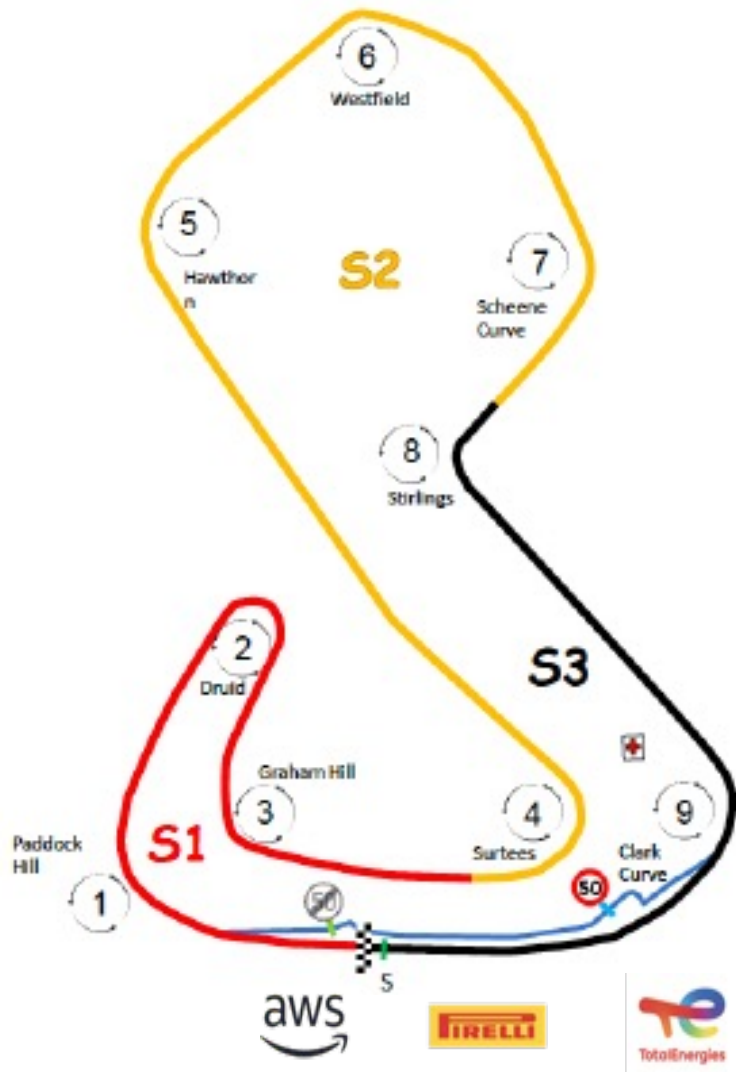

POSTED at
01/05/2026, 16:49:23

TEAM MANAGER & DRIVER BRIEFING

Brands Hatch 01. - 03.05.2026

Circuit Map

Track length: 3.916 m
Int 1 at: 1.113 m
Int 2 at: 2.952 m
Pit in to pit out: 275,0 m
Pole: Right

Pit Entry

Start Pit Speed

Pit Exit

Pit Exit

Pit Lane

Start Line

Finish Line

Car Positioning

Extra Cameras

Cameras @ exit turn 1 LHS, exit turn 3 RHS, apex turn 7 and exit turn 8 RHS.

Formation Lap

Safety Car

SC LIGHTS OFF

SC DURING RACE

SC DURING FIRST LAP

HAVE A GOOD WEEKEND
AND A GREAT RACE!