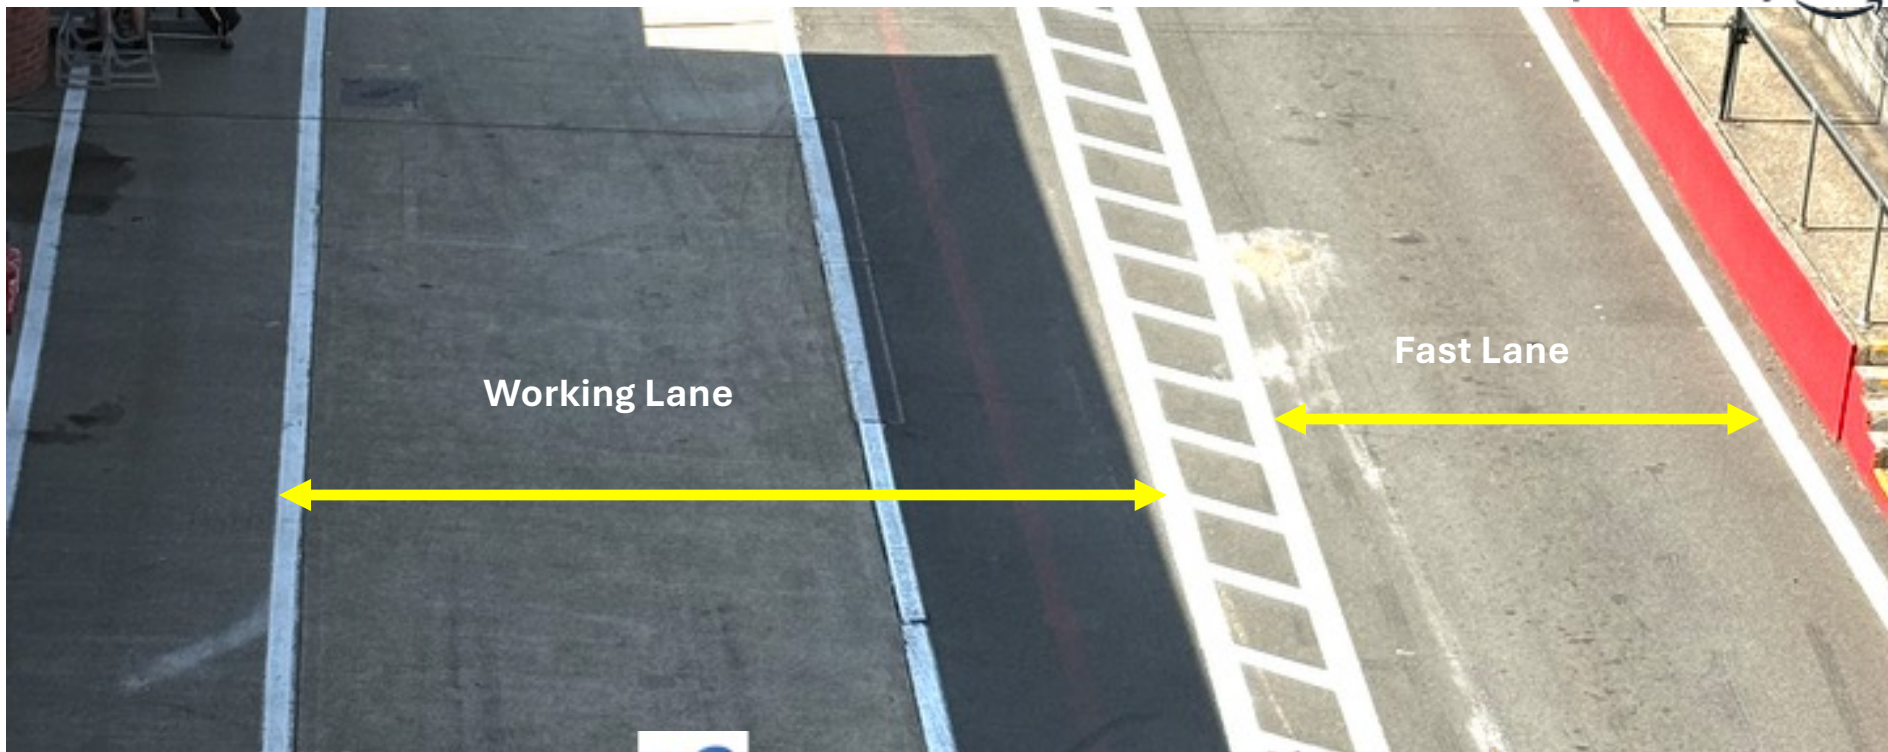

POSTED at
01/05/2026, 16:49:23

TEAM MANAGER & DRIVER BRIEFING

Brands Hatch 01. - 03.05.2026

Circuit Map

Track length: 3.916 m
Int 1 at: 1.113 m
Int 2 at: 2.952 m
Pit in to pit out: 275,0 m
Pole: Right

Pit Entry

Start Pit Speed

Pit Exit

Pit Exit

Pit Lane

Start Line

Finish Line

Car Positioning

Extra Cameras

Cameras @ exit turn 1 LHS, exit turn 3 RHS, apex turn 7 and exit turn 8 RHS.

Formation Lap

Safety Car

SC LIGHTS OFF

SC DURING RACE

SC DURING FIRST LAP

HAVE A GOOD WEEKEND
AND A GREAT RACE!