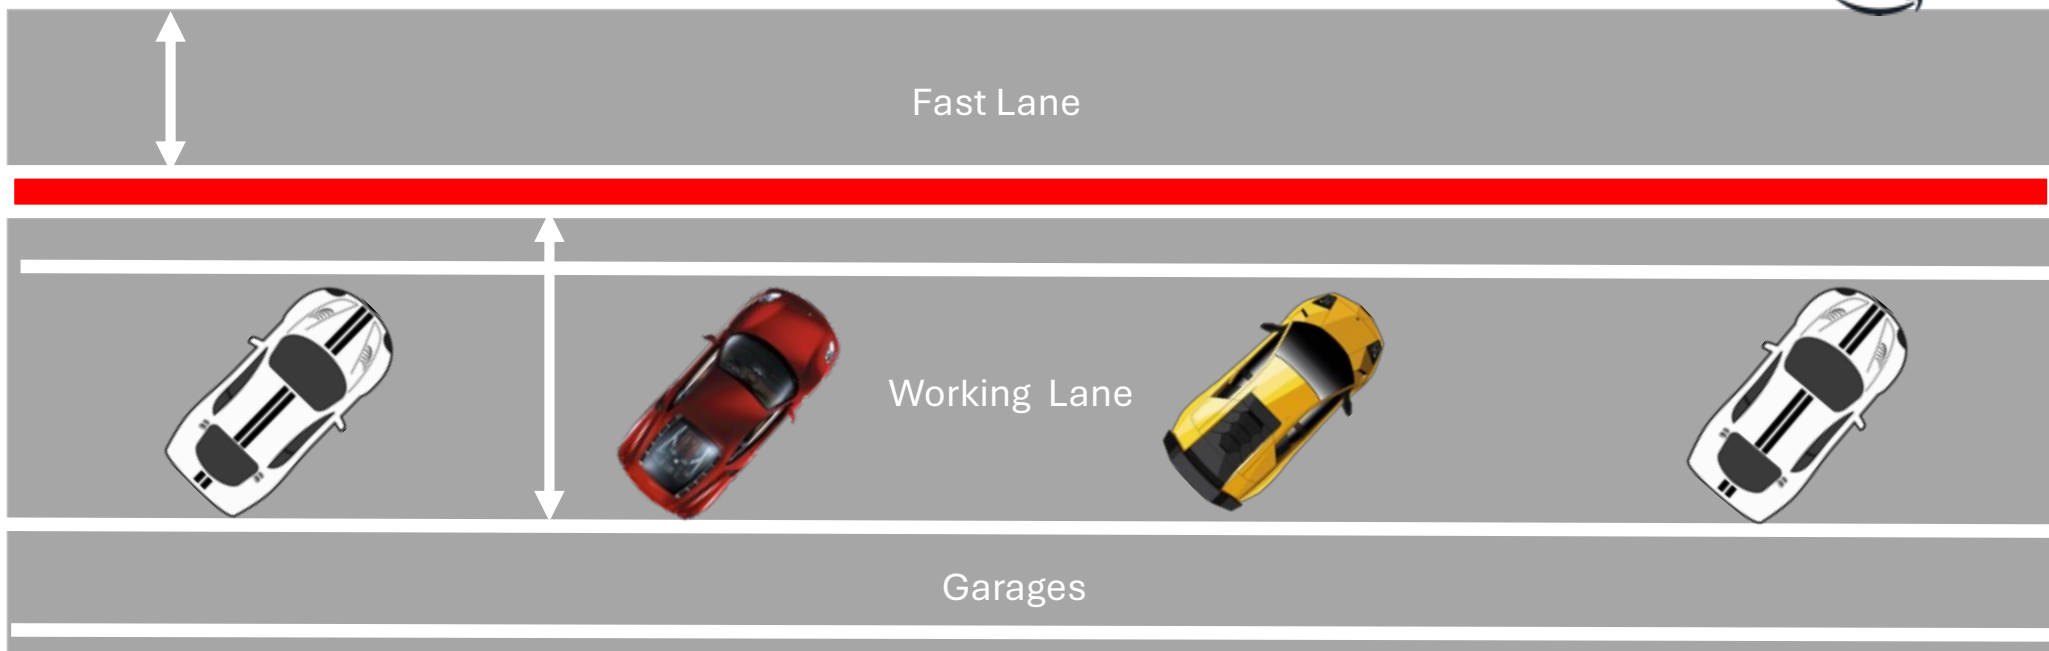

POSTED at
01/05/2026, 16:49:23

TEAM MANAGER & DRIVER BRIEFING

Brands Hatch 01. - 03.05.2026

Circuit Map

Track length: 3.916 m
Int 1 at: 1.113 m
Int 2 at: 2.952 m
Pit in to pit out: 275,0 m
Pole: Right

Pit Entry

Start Pit Speed

Pit Exit

Pit Exit

Pit Lane

Start Line

Finish Line

Car Positioning

Extra Cameras

Cameras @ exit turn 1 LHS, exit turn 3 RHS, apex turn 7 and exit turn 8 RHS.

Formation Lap

Safety Car

SC LIGHTS OFF

SC DURING RACE

SC DURING FIRST LAP

HAVE A GOOD WEEKEND
AND A GREAT RACE!