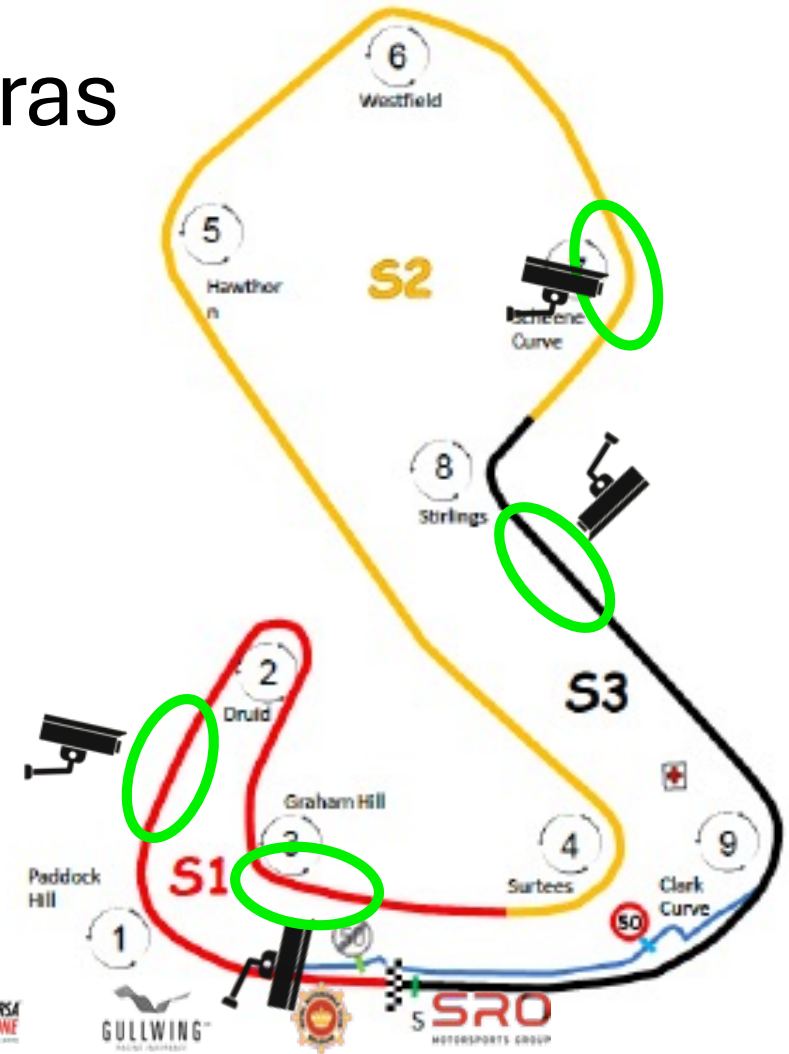

POSTED at
01/05/2026, 16:49:23

TEAM MANAGER & DRIVER BRIEFING

Brands Hatch 01. - 03.05.2026

Circuit Map

Track length: 3.916 m
Int 1 at: 1.113 m
Int 2 at: 2.952 m
Pit in to pit out: 275,0 m
Pole: Right

Pit Entry

Start Pit Speed

Pit Exit

Pit Exit

Pit Lane

Start Line

Finish Line

Car Positioning

Extra Cameras

Cameras @ exit turn 1 LHS, exit turn 3 RHS, apex turn 7 and exit turn 8 RHS.

Formation Lap

Safety Car

SC LIGHTS OFF

SC DURING RACE

SC DURING FIRST LAP

HAVE A GOOD WEEKEND
AND A GREAT RACE!