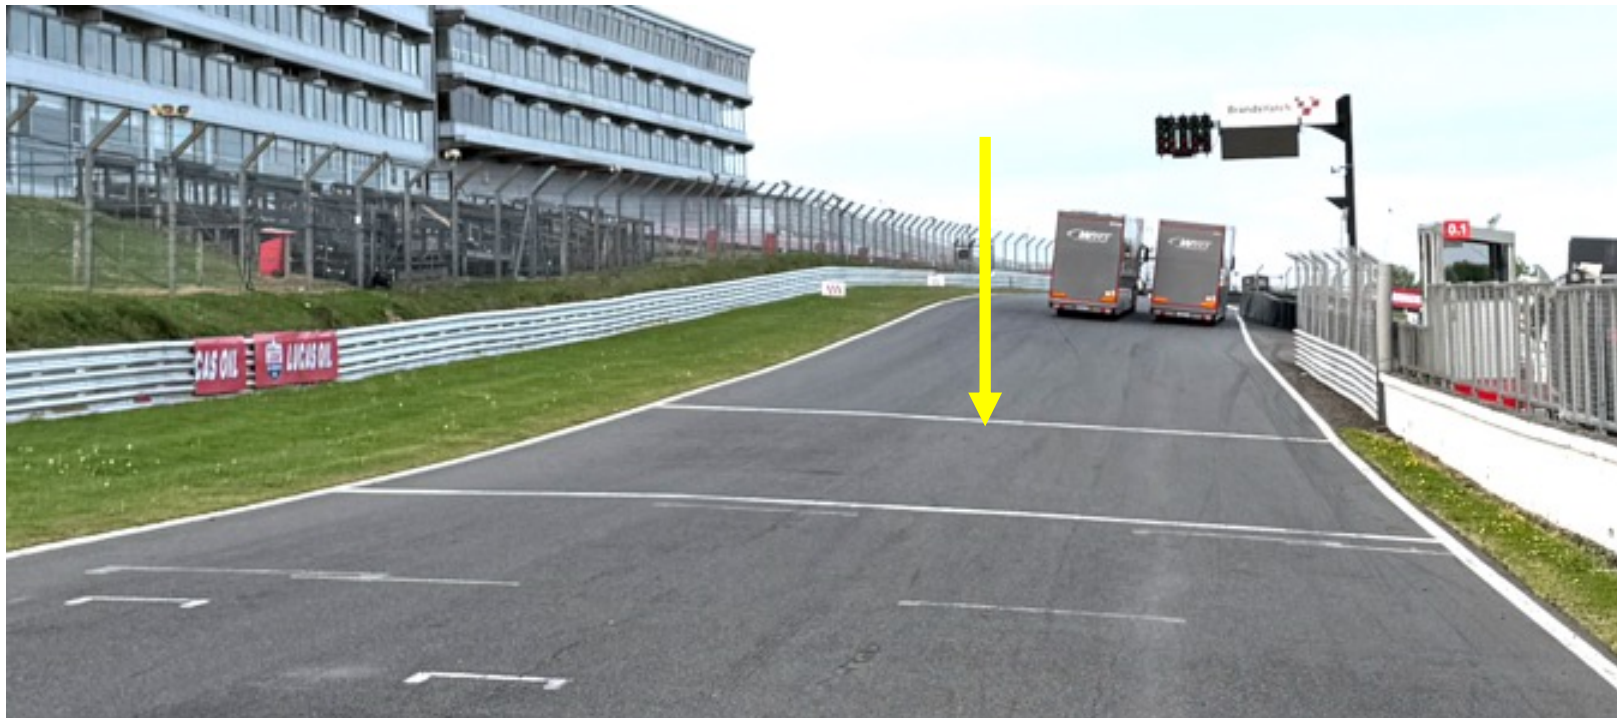

POSTED at
01/05/2026, 16:49:23

TEAM MANAGER & DRIVER BRIEFING

Brands Hatch 01. - 03.05.2026

Circuit Map

Track length: 3.916 m
Int 1 at: 1.113 m
Int 2 at: 2.952 m
Pit in to pit out: 275,0 m
Pole: Right

Pit Entry

Start Pit Speed

Pit Exit

Pit Exit

Pit Lane

Start Line

Finish Line

Car Positioning

Extra Cameras

Cameras @ exit turn 1 LHS, exit turn 3 RHS, apex turn 7 and exit turn 8 RHS.

Formation Lap

Safety Car

SC LIGHTS OFF

SC DURING RACE

SC DURING FIRST LAP

HAVE A GOOD WEEKEND
AND A GREAT RACE!