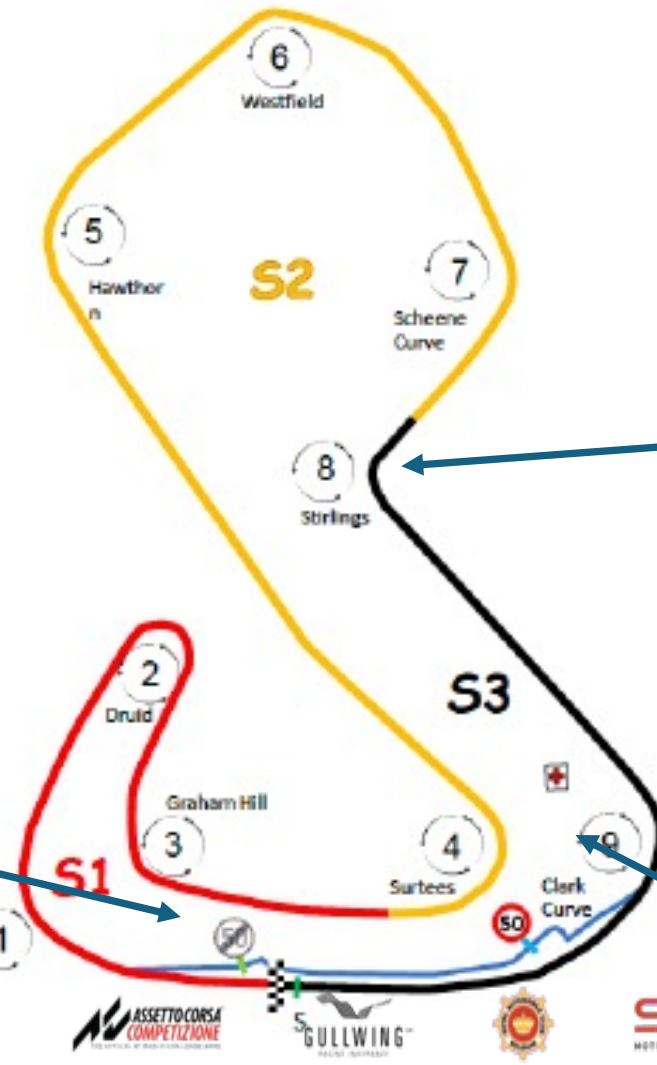

POSTED at
01/05/2026, 16:49:23

TEAM MANAGER & DRIVER BRIEFING

Brands Hatch 01. - 03.05.2026

Circuit Map

Track length: 3.916 m
Int 1 at: 1.113 m
Int 2 at: 2.952 m
Pit in to pit out: 275,0 m
Pole: Right

Pit Entry

Start Pit Speed

Pit Exit

Pit Exit

Pit Lane

Start Line

Finish Line

Car Positioning

Extra Cameras

Cameras @ exit turn 1 LHS, exit turn 3 RHS, apex turn 7 and exit turn 8 RHS.

Formation Lap

Safety Car

SC LIGHTS OFF

SC DURING RACE

SC DURING FIRST LAP

HAVE A GOOD WEEKEND
AND A GREAT RACE!