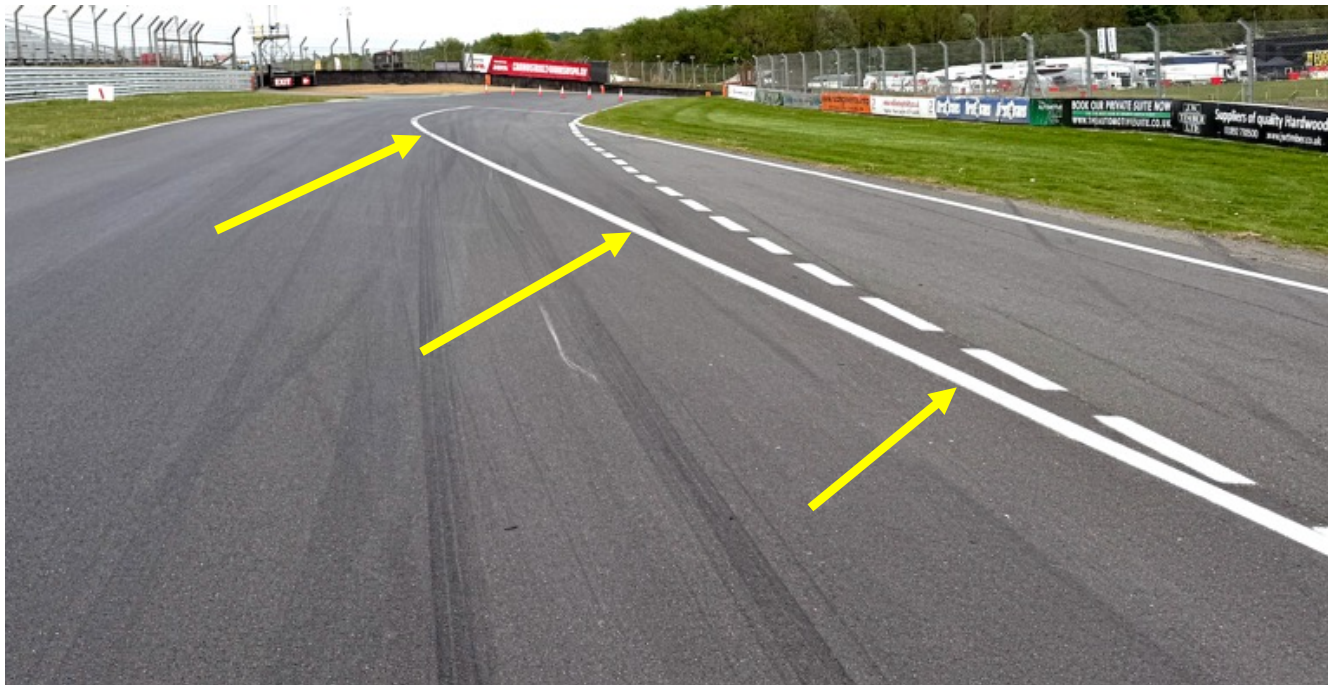

POSTED at
01/05/2026, 16:49:23

TEAM MANAGER & DRIVER BRIEFING

Brands Hatch 01. - 03.05.2026

Circuit Map

Track length: 3.916 m
Int 1 at: 1.113 m
Int 2 at: 2.952 m
Pit in to pit out: 275,0 m
Pole: Right

Pit Entry

Start Pit Speed

Pit Exit

Pit Exit

Pit Lane

Start Line

Finish Line

Car Positioning

Extra Cameras

Cameras @ exit turn 1 LHS, exit turn 3 RHS, apex turn 7 and exit turn 8 RHS.

Formation Lap

Safety Car

SC LIGHTS OFF

SC DURING RACE

SC DURING FIRST LAP

HAVE A GOOD WEEKEND
AND A GREAT RACE!