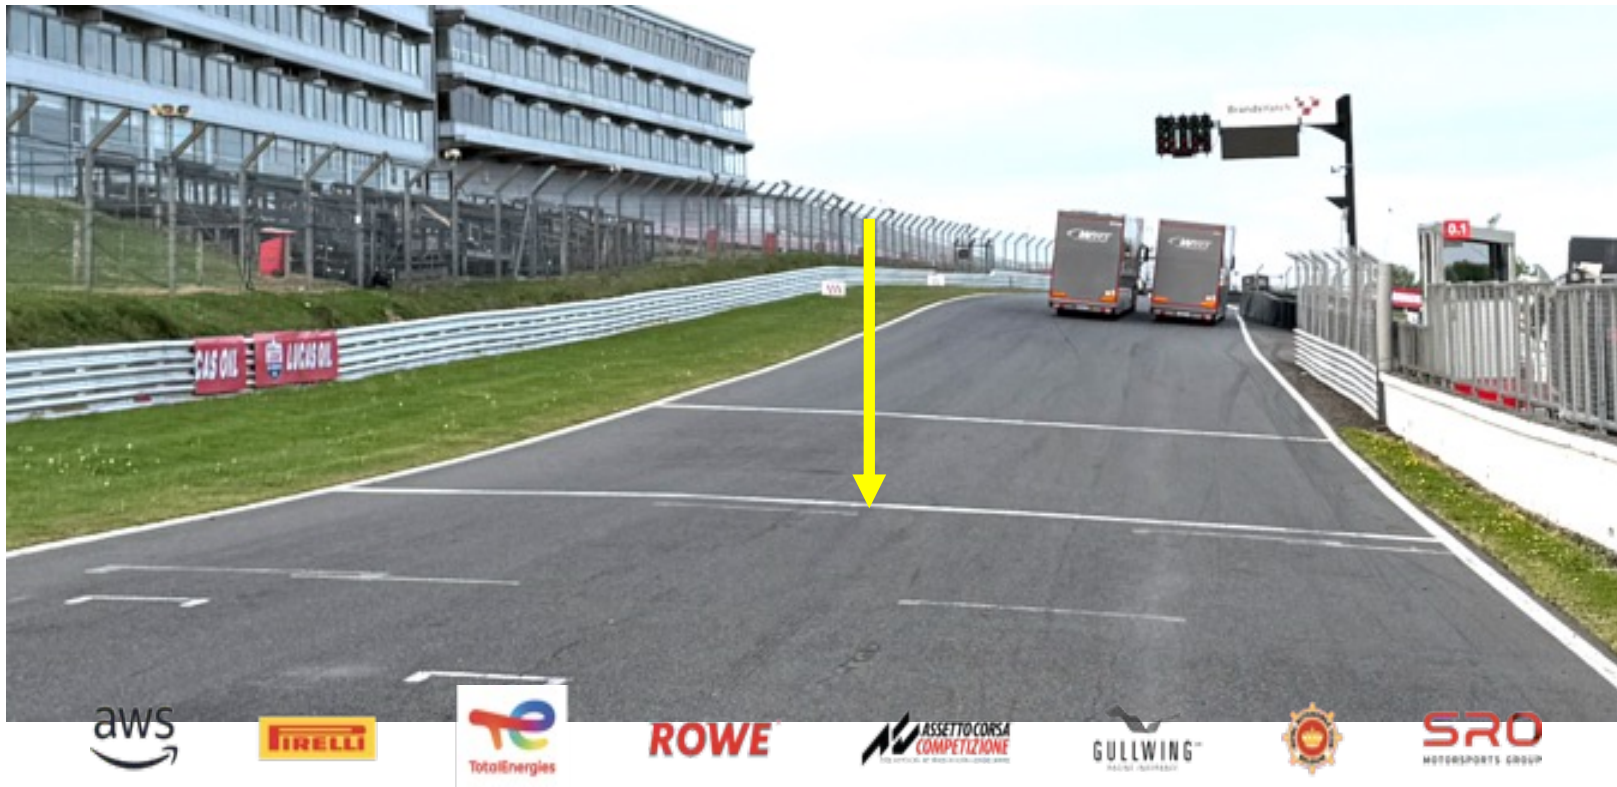

POSTED at
01/05/2026, 16:49:23

TEAM MANAGER & DRIVER BRIEFING

Brands Hatch 01. - 03.05.2026

Circuit Map

Track length: 3.916 m
Int 1 at: 1.113 m
Int 2 at: 2.952 m
Pit in to pit out: 275,0 m
Pole: Right

Pit Entry

Start Pit Speed

Pit Exit

Pit Exit

Pit Lane

Start Line

Finish Line

Car Positioning

Extra Cameras

Cameras @ exit turn 1 LHS, exit turn 3 RHS, apex turn 7 and exit turn 8 RHS.

Formation Lap

Safety Car

SC LIGHTS OFF

SC DURING RACE

SC DURING FIRST LAP

HAVE A GOOD WEEKEND
AND A GREAT RACE!