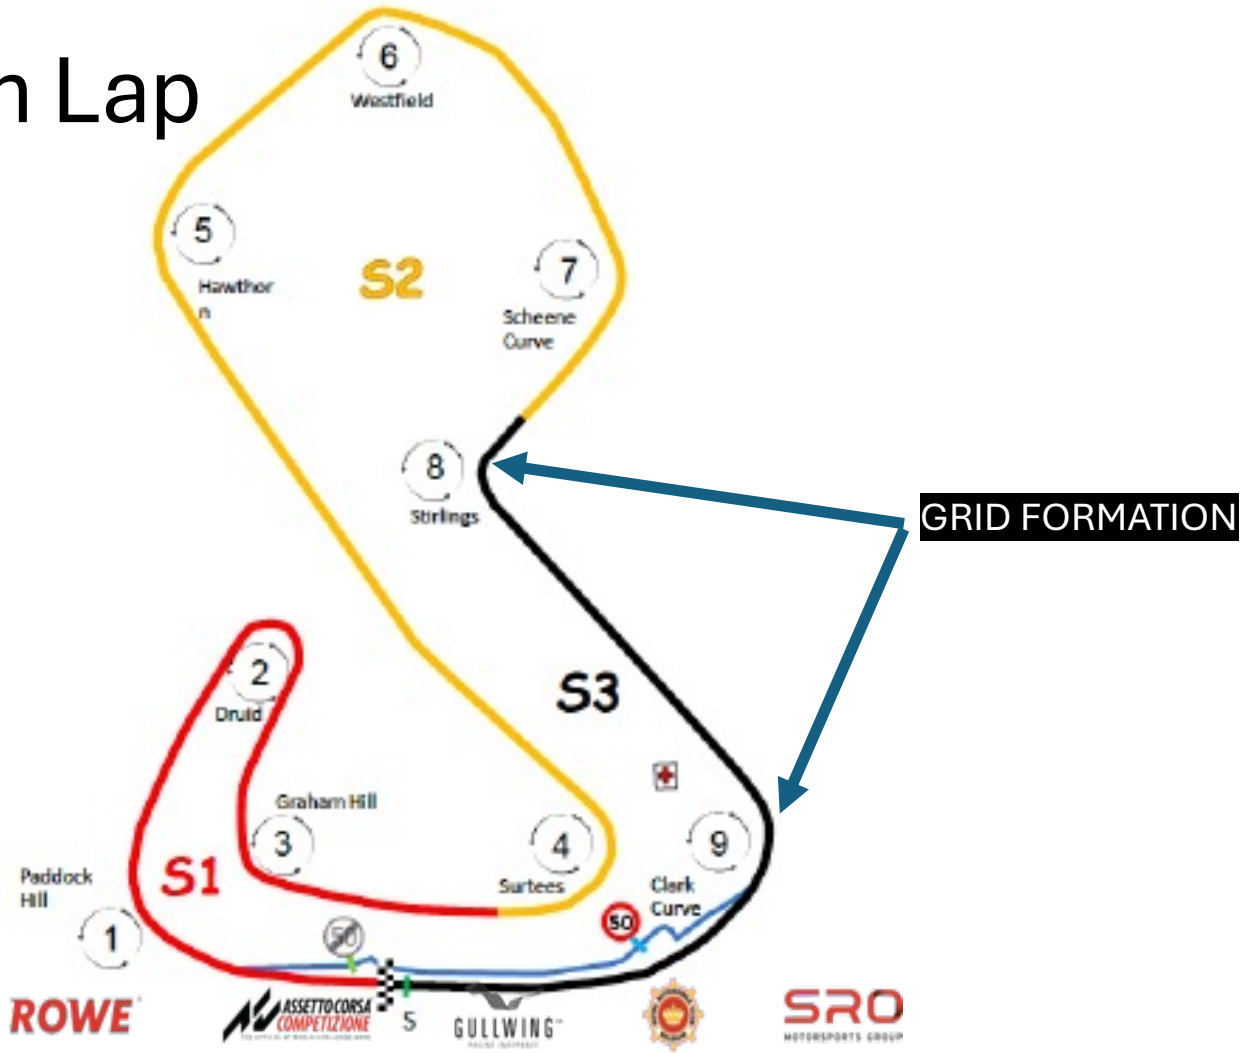

POSTED at
01/05/2026, 16:49:23

TEAM MANAGER & DRIVER BRIEFING

Brands Hatch 01. - 03.05.2026

Circuit Map

Track length: 3.916 m
Int 1 at: 1.113 m
Int 2 at: 2.952 m
Pit in to pit out: 275,0 m
Pole: Right

Pit Entry

Start Pit Speed

Pit Exit

Pit Exit

Pit Lane

Start Line

Finish Line

Car Positioning

Extra Cameras

Cameras @ exit turn 1 LHS, exit turn 3 RHS, apex turn 7 and exit turn 8 RHS.

Formation Lap

Safety Car

SC LIGHTS OFF

SC DURING RACE

SC DURING FIRST LAP

HAVE A GOOD WEEKEND
AND A GREAT RACE!